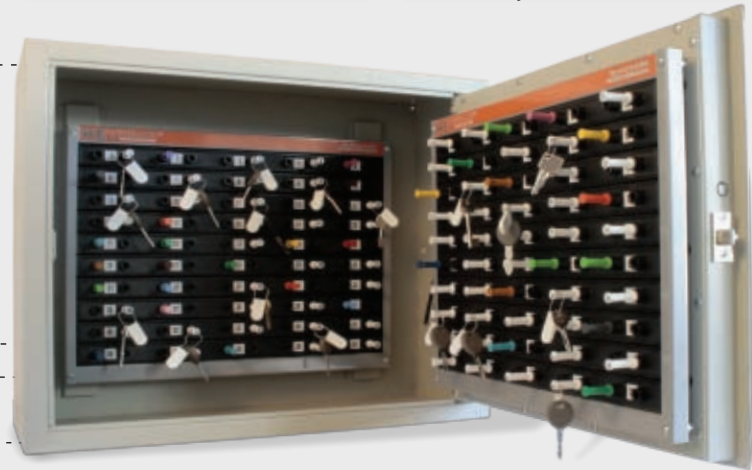

↓ The keys are attached to the system by an anti-tamper security key holder.

↓ The colored access peg is inserted to remove the desired key from the system.

↓ By turning the access peg the system is activated and the desired key is released.

↓ The colored access peg retained on the board will identify the user who has not returned the key.

N°	COLOR	DEPARTMENT
09	RED	Sales
10	GREEN	Security
11	YELLOW	New sales
12	ORANGE	Garage
13	BROWN	Entry
14	BLUE	Office

➤ **Key Vigilant®** systems are available in boards suitable for storing from 10, 15, 25, 50, 100 up to 150 keys on a single board. They may be kept in reinforced cabinets with a storage capacity ranging from 15 to 300 keys.

➤ **Available to buy or lease**